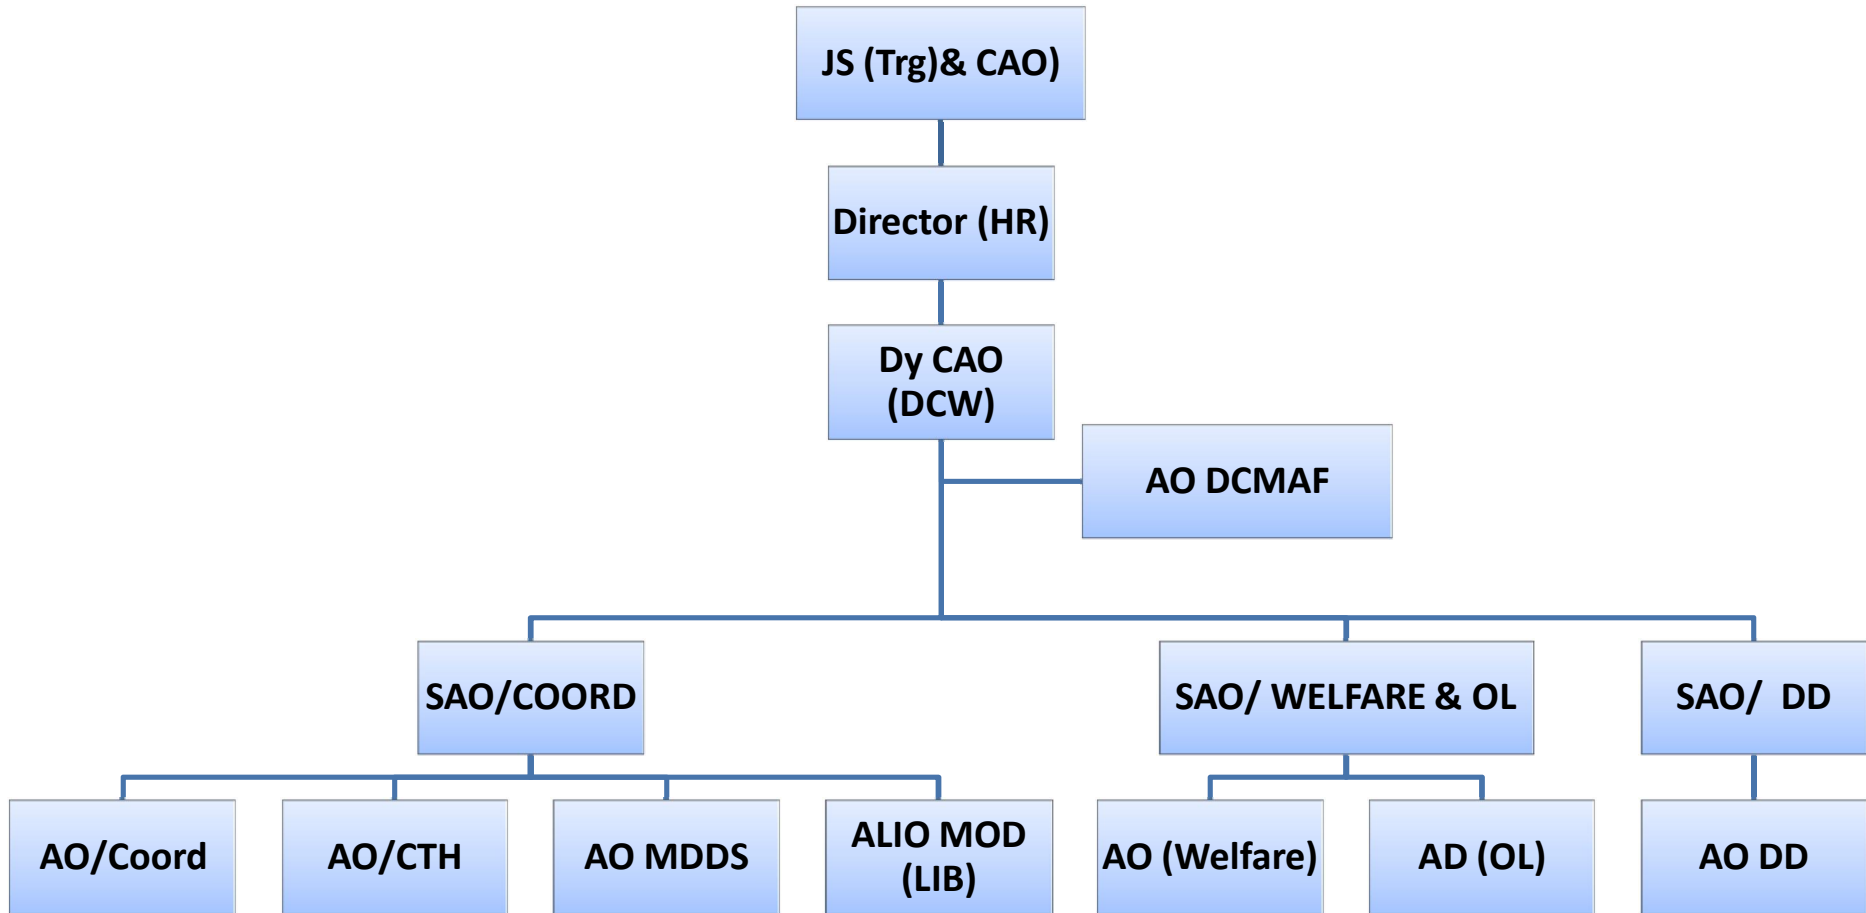

ORGANISATION CHART OFFICE OF JS(TRG) & CAO

ORGANISATION CHART – MPR DIVISION

ORGANISATION CHART – DCW DIVISION

ORGANISATION CHART – P&L DIVISION

ORGANISATION CHART – DHTI DIVISION

ORGANISATION CHART – FM DIVISION

ORGANISATION CHART – ADMINISTRATIVE DIVISION

ORGANISATION CHART – MP&B DIVISION

ORGANISATION CHART – QUARTERING DIVISION

ORGANISATION CHART – SPECIAL PROJECT DIVISION

ORGANISATION CHART – WORKS DIVISION