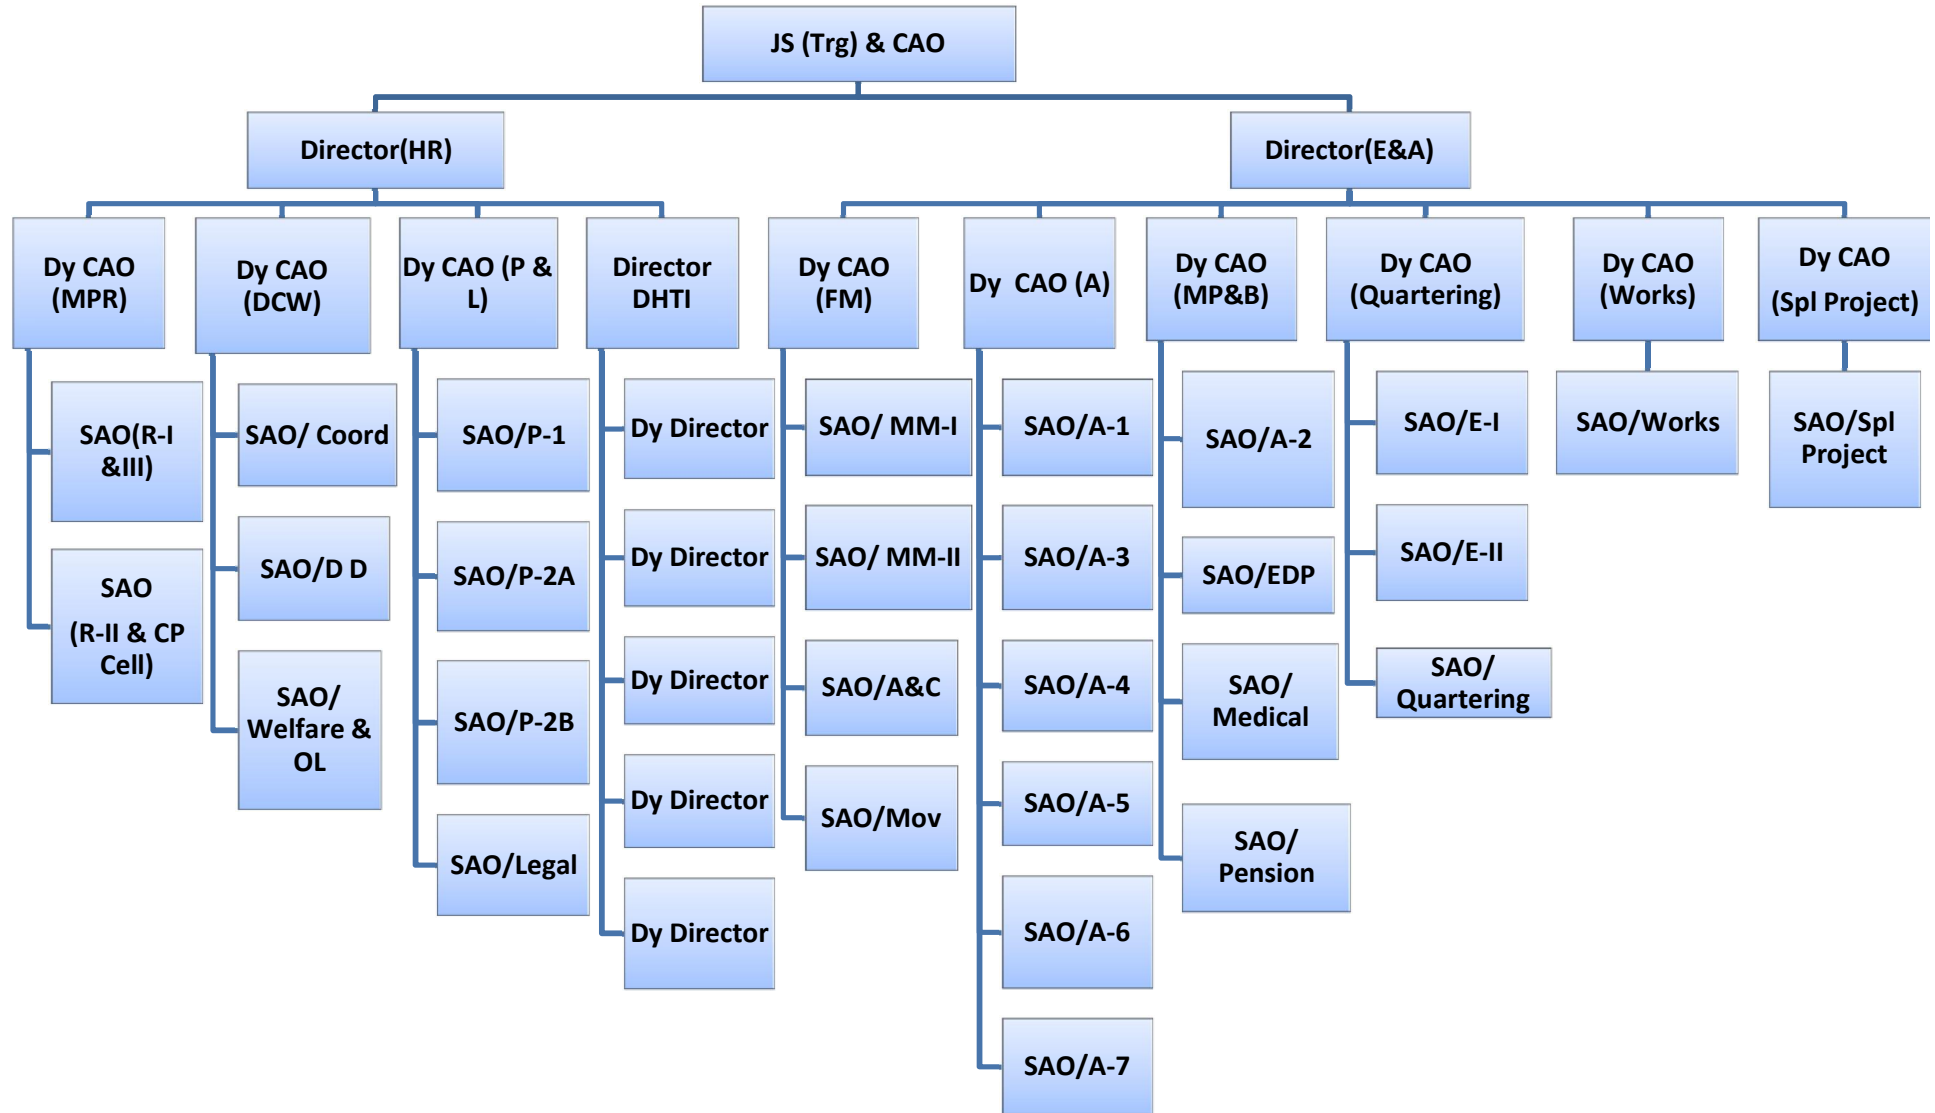

ORGANISATION CHART OFFICE OF JS(TRG) & CAO

ORGANISATION CHART – MPR DIVISION

ORGANISATION CHART – DCW DIVISION

ORGANISATION CHART – P&L DIVISION

ORGANISATION CHART – DHTI DIVISION

ORGANISATION CHART – FM DIVISION

ORGANISATION CHART – ADMINISTRATIVE DIVISION

ORGANISATION CHART – MP&B DIVISION

ORGANISATION CHART – QUARTERING DIVISION

ORGANISATION CHART – SPECIAL PROJECT DIVISION

ORGANISATION CHART – WORKS DIVISION