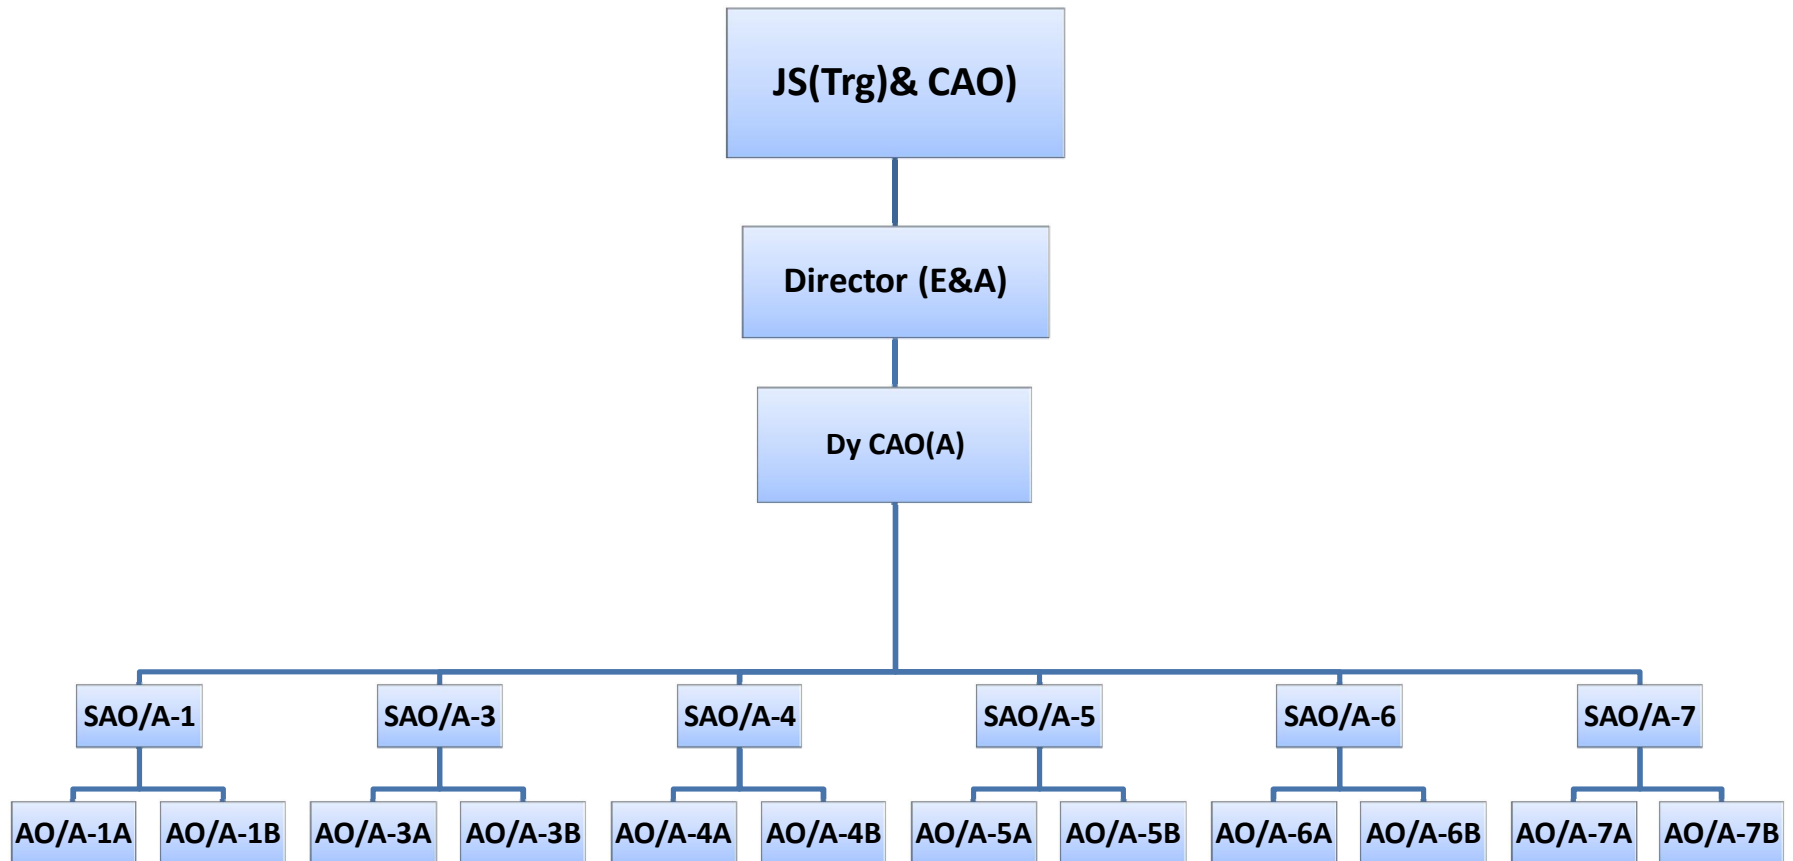

ORGANISATION CHART OFFICE OF JS(TRG) & CAO

ORGANISATION CHART – MPR DIVISION

ORGANISATION CHART – DCW DIVISION

ORGANISATION CHART – P&L DIVISION

ORGANISATION CHART – DHTI DIVISION

ORGANISATION CHART – FM DIVISION

ORGANISATION CHART – ADMINISTRATIVE DIVISION

ORGANISATION CHART – MP&B DIVISION

ORGANISATION CHART – QUARTERING DIVISION

ORGANISATION CHART – SPECIAL PROJECT DIVISION

ORGANISATION CHART – WORKS DIVISION